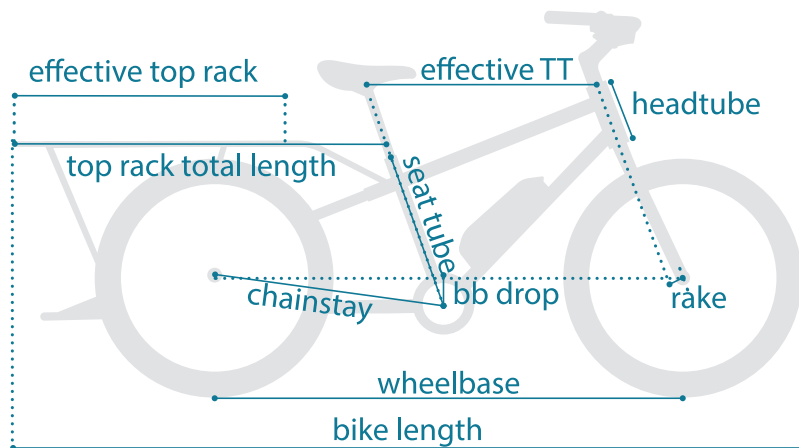

mando

SHIMANO
STOPS
E8000

ELECTRIC MUNDO	ONE SIZE
Effective Top Tube	615mm
Seat Tube	420mm
Head Angle	71°
Seat Tube Angle	71°
Chainstay	753mm
Bottom Bracket Drop	45mm
Head Tube	175mm
Fork Rake	56mm
Wheelbase	1410mm
Bike Length	2120mm
Top Rack Total Length	970mm
Effective Top Rack	755mm
Color Options	Beige
Minimum Rider Height	5'0"
Maximum Rider Height	6'6"

FRAME KIT	
Frame	Mundo Steps Cr-Mo Thru Axle w/Disc Tab
Fork	Mundo Cr-Mo 1.5" Threadless Thru Axle w/Post Mount Disc Tab
Sideloader	Mundo Cr-Mo
COCKPIT	
Headset	VP 1.5" Conventional Threadless
Stem	Yuba 1.5" Adjustable Stem 100mm
Handlebars	Yuba 31.8mm City Handlebars
Grips	Yuba Ergo Grip w/Alloy Clamp
Saddle	Yuba Comfort Saddle
Seatpost	30.9mm Aluminum 500mm
BRAKE KIT	
Levers	Magura MT32 Hydraulic
Brake	Magura MT32 Hydraulic
Rotor	Magura Storm HC 180mm
TRANSMISSION	
Motor System	Shimano Steps E8000 250W, 36V 504Wh Battery, SC-E6100 Display
Front Derailleur	N/A
Rear Derailleur	Shimano Deore RD-M6000
Shift Lever	Shimano Deore SL-M6000 10-Speed Trigger Shifter
Cassette	Shimano 11-36T 10-Speed
Chain	KMC X10e 10-Speed
Crankset	Shimano 170mm 44T
Pedals	VP-501 Alloy
WHEELS	
Rims	WTB SX23 (36H Front 36H Rear)
Hubs	Thru Axle Loose Ball Bearing
Tires	Schwalbe Big Ben Plus 26" x 2.15"
ADDITIONAL ITEMS	
Included	Bell, Deflopilator, Fenders, Herrmans Lights, Stand Together
Add Ons	2-Go, Adjustable Monkey Bars*, Baguette, Bamboo Boards, Bamboo Deck, Bread Basket, Go-Getter, Hold Ons, Leg Up, Pop Top, Ring*, Soft Spot, Towing Tray, Yepp EasyFit